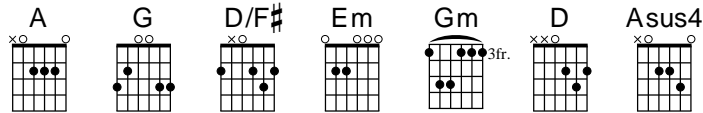

# MERE JEEVAN (IN MY LIFE)

Sheldon Bangera

Key = D

Intro: A G D/F# Em [Repeat 3x] A G D/F# Gm

Chorus:

D D/F# G  
Mere Jeevan mein Teri Yeshu  
A D  
Zaroorat hai [Repeat]

Verse 1:

D D/F# G  
Tere bina main kaise jiyoon  
A D  
Kaise Jiyoon Tere bin?  
D/F# G  
Paap par main kaise jeetoon  
A D  
Mukh Deke Tere bin? [Repeat]  
D/F# G  
Vachan pe bhi mann na laage  
D  
Tu sikhaaye na to [Repeat]

D Em Asus4 A  
Vyarth Jeevan murjha jaaye  
Asus4 A D  
Tu rahe na to [Repeat — To Chorus — Intro — Verse 2]

Verse 2:

D D/F# G  
Bhatkoon to main kahan jaoon  
A D  
Ghera Tune jo hai?  
D D/F# G  
Darshan maangoon pal pal Tere  
A D  
Namra is dil se [Repeat]  
D D/F# G  
Tere laho ke paak bahaav mein  
D  
mujh ko shudh kar de [Repeat]  
Em  
Is shareer mandir mein har dam  
Asus4 A D  
Teri prasannata rahe [Repeat — To Chorus (ad lib)]