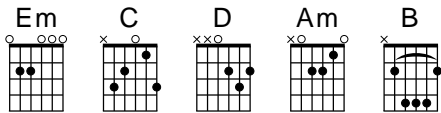

RAAJA HAI MAHAAN (OUR KING IS SO GREAT)

Sheldon Bangera

Key = Em

Intro: Em

Chorus:

Em C
Raaja hai mahaan
D Em
Yeshu Raaja hai mahaan [Repeat]

Verse 1:

Em
Mudda hai Tu khushi ka [Repeat 4 times]
C D
mehfil hai darbaar mein

Verse 2:

Em
Nirbal ko bal deta [Repeat 4 times]
C D
Uth, khade, chalaata hai

Solo: Em C Am B Em

Verse 3:

Em
Memna jo bali bana tha [Repeat 4 times]
C D
Vijayi sinh yahuda ka

Copyright © 2015 Thankyou Music (admin. worldwide at CapitolCMGPublishing.com, excluding UK & Europe, which is admin. by Integrity Music, part of the David C Cook family, songs@integritymusic.com)