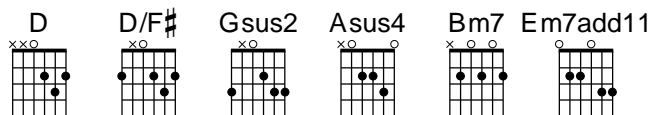

# PAUSE (GOD YOU ARE GREAT)

Sheldon Bangera

Key = E

Capo 2 [D]

Intro: D

Verse 1:

D D/F# Gsus2  
 Pause for a moment, take a deep breath and look,  
 D/F# Gsus2  
 Consider what the Lord has done for us.  
 D D/F# Gsus2  
 Sing with the angels who sing eternally,  
 D/F# Gsus2  
 And raise the loudest shout you ever could.

Pre-Chorus:

Asus4  
 God has come to deliver,  
 Bm7 Gsus2  
 He has come to save;  
 Asus4  
 Out of His great love for us,  
 D/F# Gsus2  
 This salvation came!

Chorus:

D Gsus2 D  
 God, You are great and glorious!  
 Gsus2 D  
 Lord, You amaze, so marvelous!  
 Gsus2 D  
 Lofty, so high, yet dwelling among us,  
 Em7add11 Asus4 A  
 And God we want to sing for You always.

Verse 2:

D D/F# Gsus2  
 Love was awaited in all of history,  
 D/F# Gsus2  
 And everybody feared a wrathful God;  
 D D/F# Gsus2  
 For generations, we've tried to appease God,  
 D/F# Gsus2  
 When nothing worked, then His own Son He sent. [Pre-Chorus — Chorus]