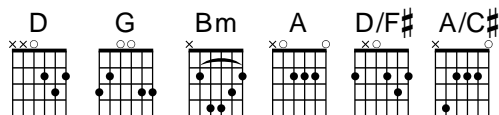

# NACHOONGA

Matt Redman  
Translated by Sheldon Bangera

Key = D

Verse:

D G Bm A  
Nachoonga Gaoonga, paglon ke samaan  
D/F# G Bm A  
Hosh mein na rahoonga, mera Raaja hai Mahaan  
D G Bm A  
Nachoonga Gaoonga, paglon ke samaan  
D/F# G Bm A/C#  
Hosh mein na rahoonga, mera Raaja hai Mahaan

Chorus:

D G Bm A D/F# G  
Nachoonga, Khoke apna swaabhimaan  
Bm A  
Arey log kahe ise moorkhta  
D G Bm A D/F# G Bm A/C# D  
Gaoonga, mera Raaja hai mahaan

Mid section:

D  
Na na na na na... hey [x 8]

Tag: